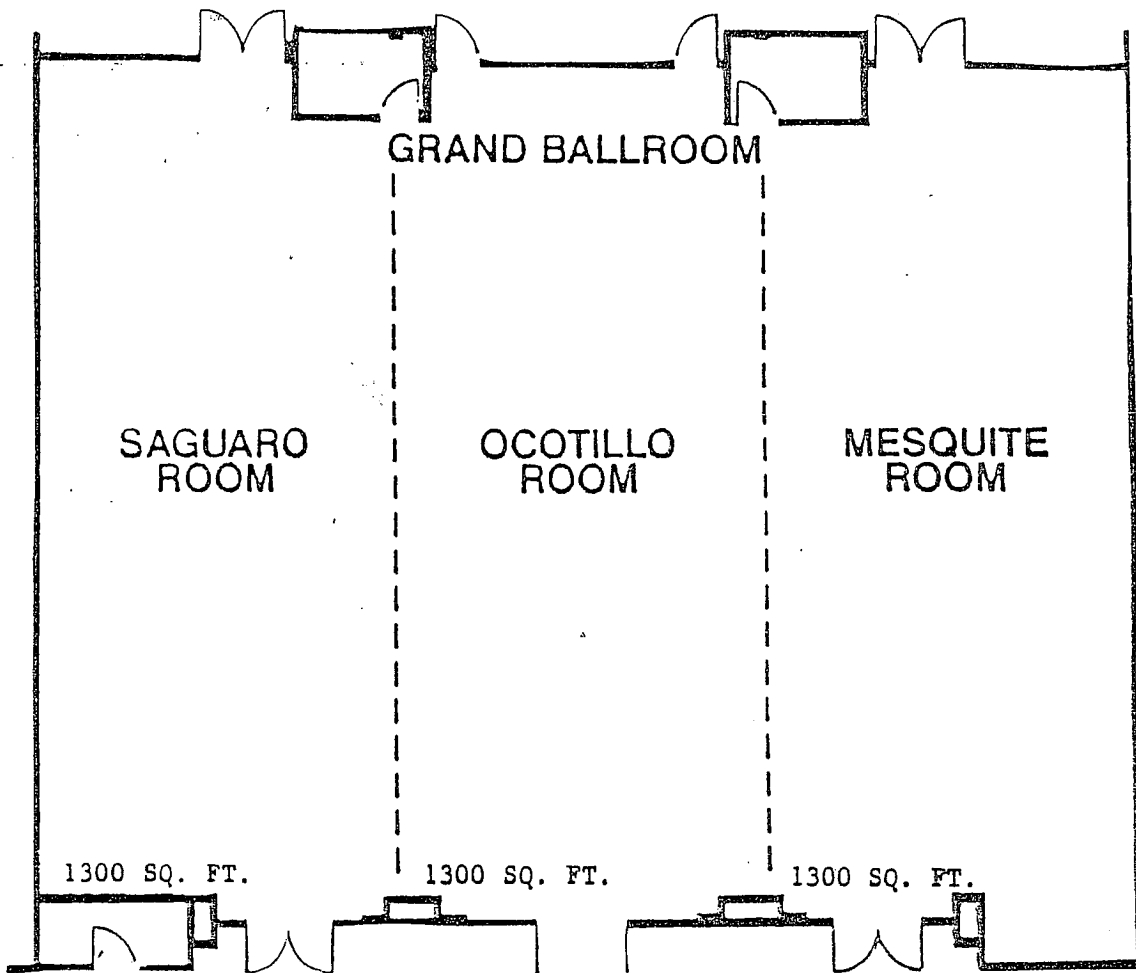

Windemere Layout
 Pillars are 12ft apart
 E = outlets

Room name: Ballroom
Prepared By: Catering
Prepared On: 08/23/06 15:37:49

Ceiling Height: 10.0 ft
Occupancy:
Remarks: